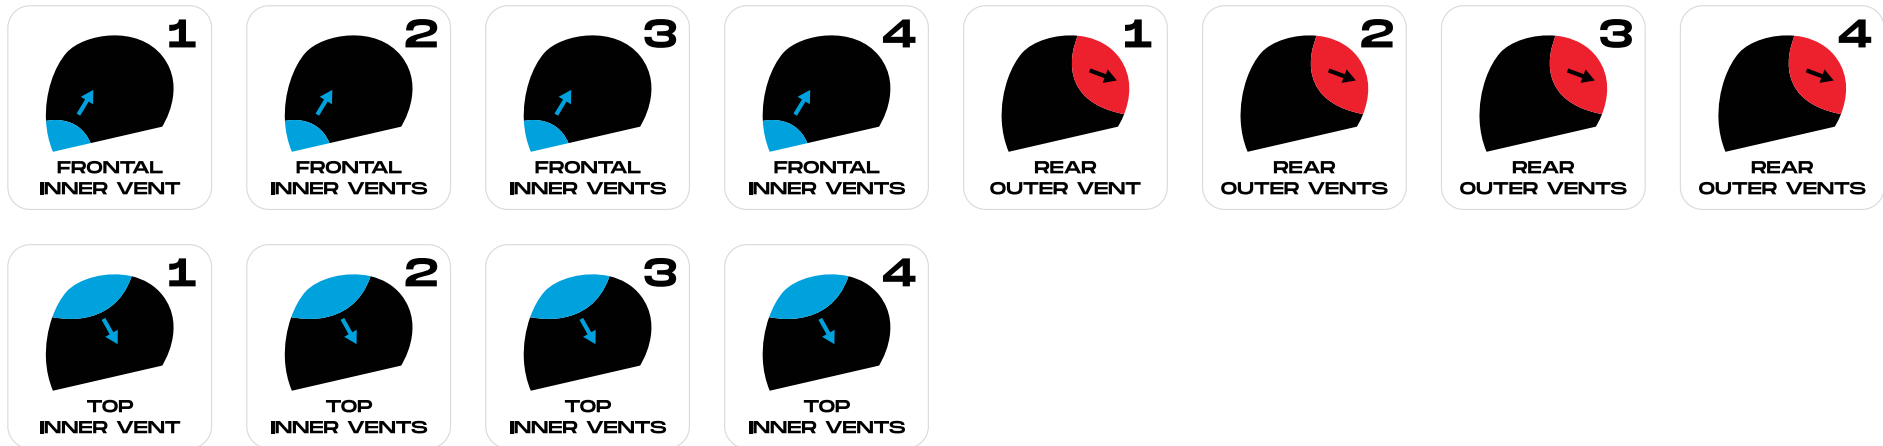

ICONS CHART

SHELL

VENTS