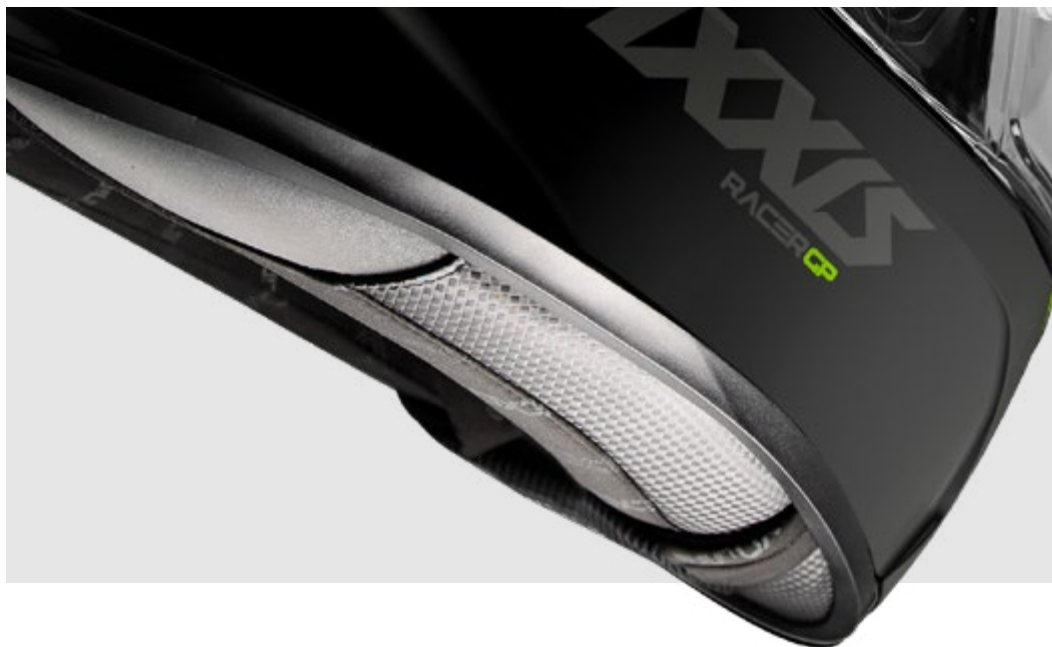

LINER

- Antiallergic fabric
- Removable and washable lining
- Inner ventilation
- Tejidos antialergénicos
- Interior desmontable y lavable
- Ventilación interna